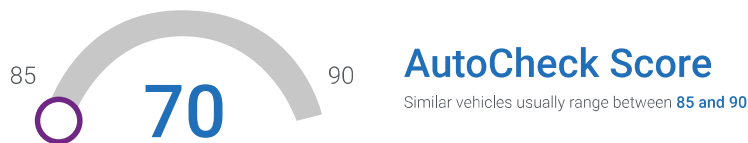

Experian AutoCheck Report

Report run: 09/13/2023 15:51:33 EDT

2015 Lexus ES 300h

Sedan 4D (2.5L I4 SEFI)

VIN:	JTHBW1GG8F2078974
Class:	Car - Midsize Luxury
Country of Assembly:	Japan
Vehicle Age:	8 year(s)
Last Reported Odometer:	253,190 (09/11/2023)

Vehicle Usage
Personal

Vehicle History at a Glance

State Title Brand CLEAN	Auction Brand / Issues NO ISSUE	Accident / Damage MODERATE
Open Recall Check NO OPEN RECALLS	Insurance Loss / Transfer NO ISSUE	Odometer Check Last reported odometer: 253,190 (09/11/2023) NO ISSUE
Certified Pre-Owned NO CPO INFO AVAILABLE	Service / Repair NO ISSUE	Additional History Lien Reported EVENTS REPORTED

This vehicle is eligible for Buyback Protection

Due to the vehicle's history showing no reported major state title brands. [Terms & Conditions](#)

[Learn More](#)

Accident & Damage