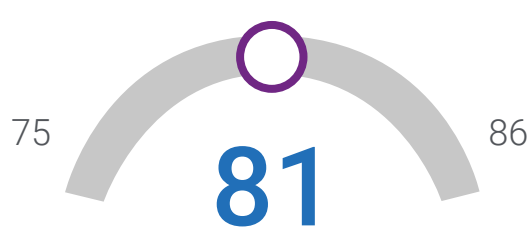

## 2014 Mercedes-Benz E-Class E 350 Luxury / E 350 Sport

Sedan 4D (3.5L V6 DI)

VIN:	WDDHF5KB7EA919160
Class:	Car - Midsize Luxury
Country of Assembly:	Germany
Vehicle Age:	9 year(s)
Last Reported Odometer:	135,128 (04/04/2023)

## AutoCheck Score

Similar vehicles usually range between 75 and 86