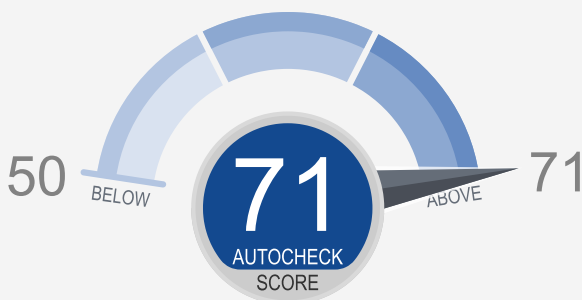

YOUR VEHICLE AT A GLANCE

This vehicle's AutoCheck Score: 71

Other comparable 2011 vehicles in the CUV - Compact typically score between 50-71.

The patented AutoCheck score predicts the likelihood a car will be on the road in 5 years. It compares vehicles of similar age and class based on a scale of 1-100. The AutoCheck score is based on a proprietary model to help you understand a vehicles predicted reliability as it pertains to age, number of owners, accidents and other vehicle history factors.