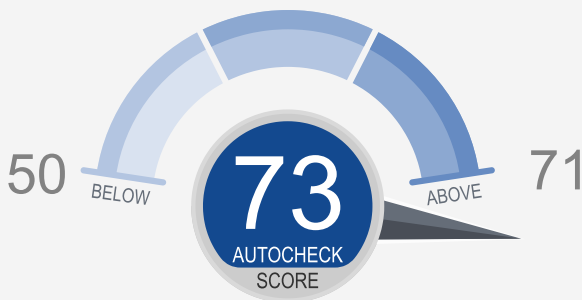

YOUR VEHICLE AT A GLANCE

This vehicle's AutoCheck Score: 73

Other comparable 2011 vehicles in the CUV - Compact typically score between 50-71.

The patented AutoCheck score predicts the likelihood a car will be on the road in 5 years. It compares vehicles of similar age and class based on a scale of 1-100. The AutoCheck score is based on a proprietary model to help you understand a vehicles predicted reliability as it pertains to age, number of owners, accidents and other vehicle history factors.