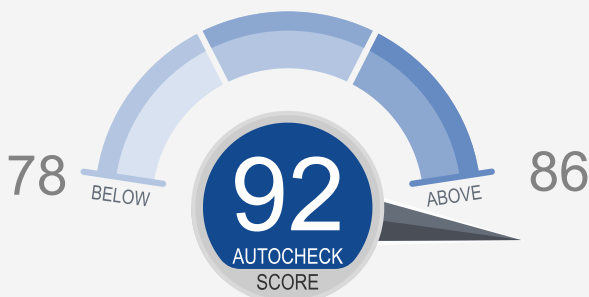

This vehicle's AutoCheck Score: 92

Other comparable 2013 vehicles in the SUV - Midsize Luxury typically score between 78-86.

The patented AutoCheck score predicts the likelihood a car will be on the road in 5 years. It compares vehicles of similar age and class based on a scale of 1-100. The AutoCheck score is based on a proprietary model to help you understand a vehicles predicted reliability as it pertains to age, number of owners, accidents and other vehicle history factors.